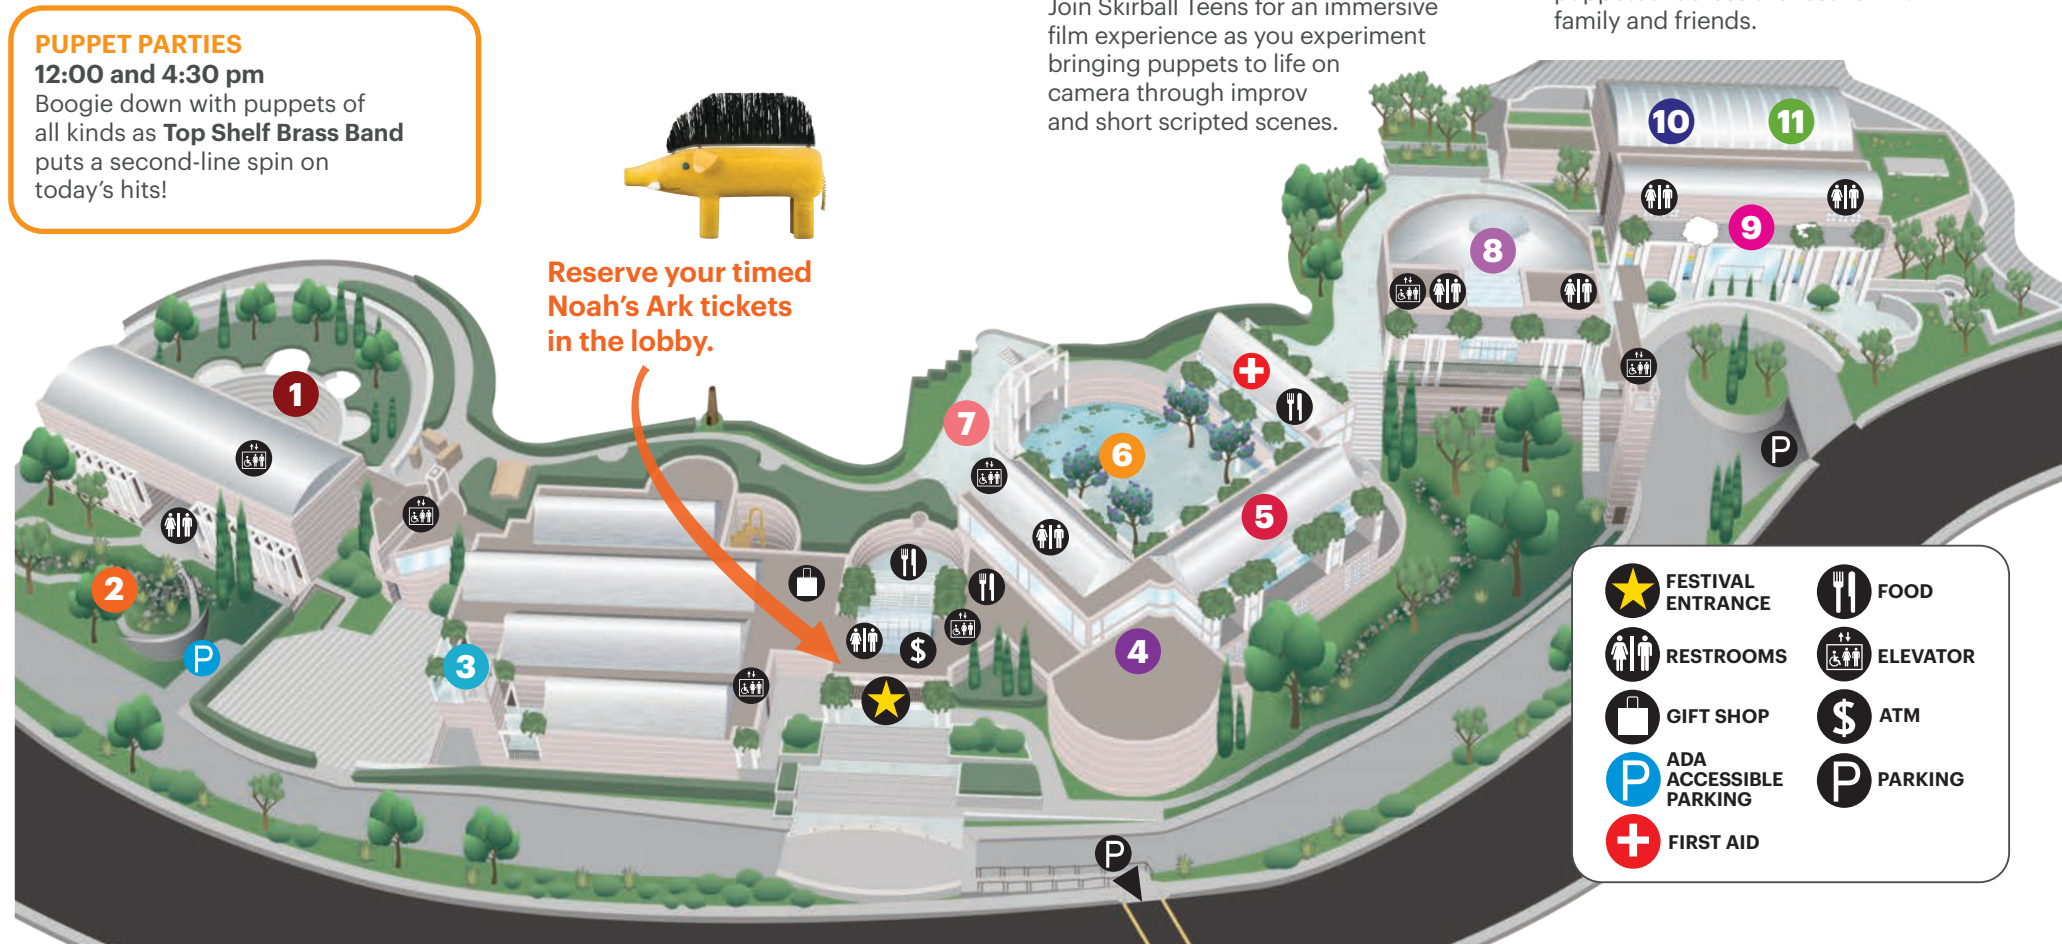

8 Ahmanson Ballroom
HANNAH THE HELPFUL HIPPO
1:00, 2:00, 3:00, and 4:00 pm
In this delightful adaptation from **StoneLion Puppet Theatre**, discover the importance of lending a helping hand as you join Hannah on a journey to reunite a tiny chick with its missing family.

9 Ruby Foyer
BUTTON BASH
12:00–5:00 pm
Make a button, take a button, trade a button! Create a custom puppet button to show off across the festival and at home.

PUPPET KARAOKE!
1:00, 2:00, 3:00, and 4:00 pm
Take the stage with a puppet to sing or lip-sync your favorite songs, or cheer on others from the audience as the music brings us all together.

AND – ACTION! PUPPETS ON CAMERA
12:00–5:00 pm
Join Skirball Teens for an immersive film experience as you experiment bringing puppets to life on camera through improv and short scripted scenes.

10 Herscher Hall C
IT'S ALIVE! INTRO TO HAND PUPPETRY WITH JOSHUA HOLDEN
12:30, 1:30, 2:30, and 3:30 pm
Explore puppetry techniques with Emmy-nominated artist and puppeteer **Joshua Holden**. This workshop offers practical tools and playful exploration in a supportive environment.

11 Herscher Hall A and B
ART MAKING: PLAYFUL PUPPETS
12:00–4:30 pm
Create your own puppet inspired by our Noah's Ark Animals. Then, bring your imagination to life as you puppeteer across the festival with family and friends.

Reserve your timed Noah's Ark tickets in the lobby.

- FESTIVAL ENTRANCE
- FOOD
- RESTROOMS
- ELEVATOR
- GIFT SHOP
- ATM
- ADA ACCESSIBLE PARKING
- PARKING
- FIRST AID

*The Archaeology Dig is closed.